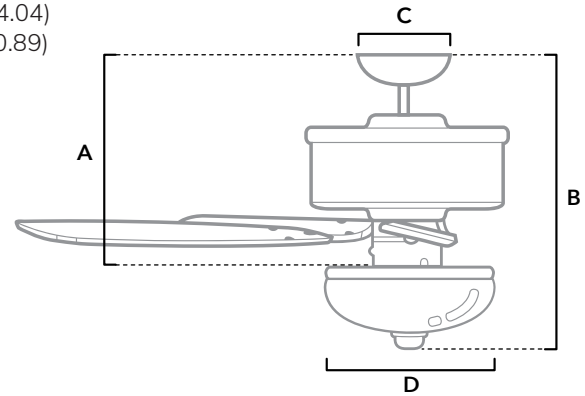

DIMENSIONS

Measured in inches

- A. 11.04 (Angled 44.04)
- B. 17.89 (Angled 50.89)
- C. 6.49
- D. 10.9

53089 | White Body with White or Beech Blades

ADDITIONAL FINISHES

53090
Brushed Nickel Body with Brazilian Cherry or Smoked Walnut Blades

52386
Matte Black Body with Matte Black or Greyed Walnut Blades

53091
New Bronze Body with Brazilian Cherry or Smoked Walnut Blades

FAN SPECIFICATIONS

Motor Type	Reversible	Wire Length	Control Type	Downrod	Location	Blade #	Add'l Sizes
AC	YES	32" (24" Downrod)	Pull Chains	3" Included	Indoor	5	N/A